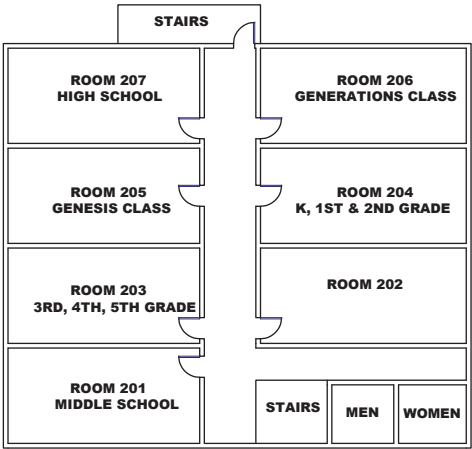

St. John's United Methodist Church Campus Map

ADMINISTRATION BUILDING

UPPER LEVEL

LOWER LEVEL

FAMILY LIFE CENTER

FACILITIES MAP