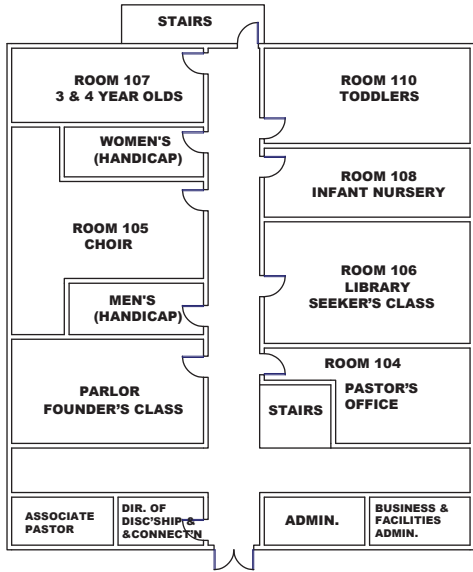

St. John's United Methodist Church Campus Map

ADMINISTRATION BUILDING

UPPER LEVEL

LOWER LEVEL

FAMILY LIFE CENTER

FACILITIES MAP