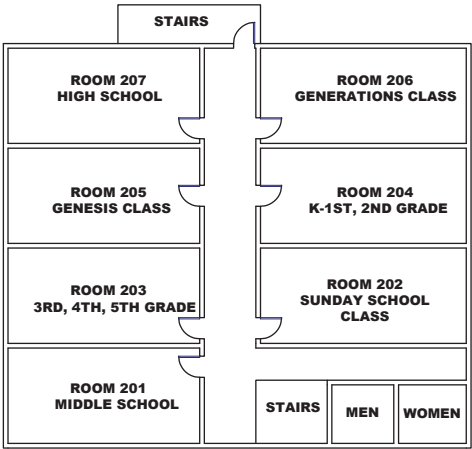

St. John's United Methodist Church Campus Map

ADMINISTRATION BUILDING

UPPER LEVEL

LOWER LEVEL

FAMILY LIFE CENTER

FACILITIES MAP