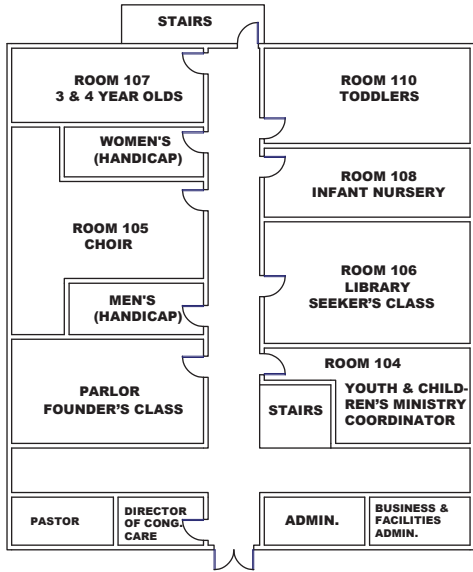

St. John's United Methodist Church Campus Map

ADMINISTRATION BUILDING

UPPER LEVEL

LOWER LEVEL

FAMILY LIFE CENTER

FACILITIES MAP